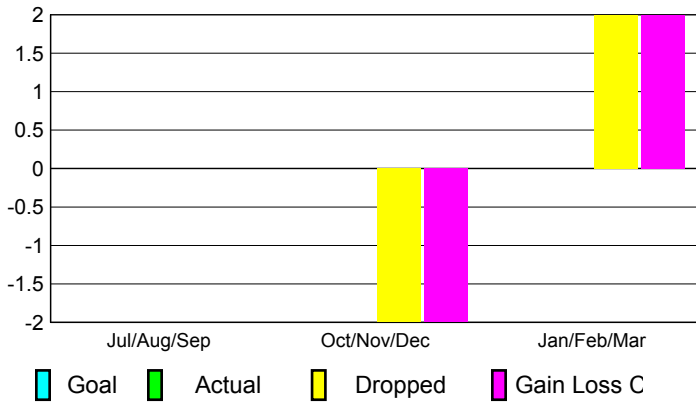

2008-2009 GMT Quarterly Report for District (or Undistricted) **District 336 D**

GMT: **Junichi Takata**

Location: **JAPAN**

GMT CA: **5**

CLUBS

Club Results 2008-2009

Clubs 2007-2008

Month	New Club Goal	Actual New Clubs	Actual Dropped Clubs	Gain/Loss of Clubs	Gain/Loss of Clubs
Jul/Aug/Sep	0	0	0	0	0
Oct/Nov/Dec	0	0	-2	-2	0
Jan/Feb/Mar	0	0	2	2	-2
Totals	0	0	0	0	-2

Club Results 2008-2009

Goal, New, Dropped, Gain/Loss

Comparison of Club Gain/Loss

Current Year Compared to the Previous Year

YTD Status Quo Clubs 2008-2009

Status Quo Clubs Compared to Status Quo Members

MEMBERSHIP

Membership Results 2008-2009

Membership 2007-2008

Month	Net Memb Goal	Actual New Memb	Actual Dropped Memb	Gain/Loss of Memb	Gain/Loss of Memb
Jul/Aug/Sep	20	81	-93	-12	11
Oct/Nov/Dec	-5	65	-83	-18	4
Jan/Feb/Mar	5	79	-87	-8	-33
Totals	20	225	-263	-38	-18