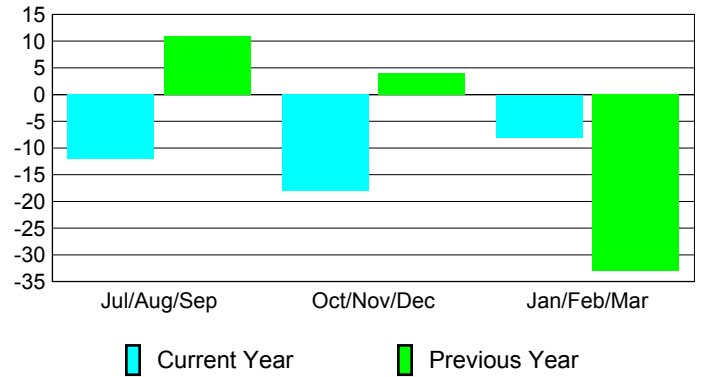

Membership Results 2008-2009

Membership 2007-2008

Month	Net Memb Goal	Actual New Memb	Actual Dropped Memb	Gain/Loss of Memb	Gain/Loss of Memb
Jul/Aug/Sep	20	81	-93	-12	11
Oct/Nov/Dec	-5	65	-83	-18	4
Jan/Feb/Mar	5	79	-87	-8	-33
Totals	20	225	-263	-38	-18

Membership Results 2008-2009

Goal, New, Dropped, Gain/Loss

Comparison of Membership Gain/Loss

Current Year Compared to the Previous Year

Gender Comparison 2008-2009