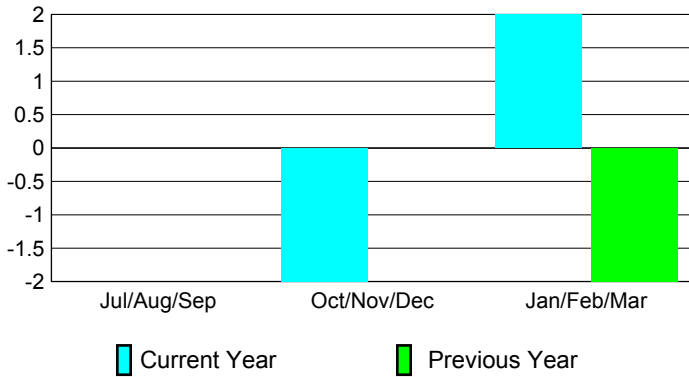

2008-2009 GMT Quarterly Report for District (or Undistricted) **District 336 D**

GMT: **Junichi Takata**

Location: **JAPAN**

GMT CA: **5**

CLUBS

Club Results 2008-2009

Clubs 2007-2008

Month	New Club Goal	Actual New Clubs	Actual Dropped Clubs	Gain/Loss of Clubs	Gain/Loss of Clubs
Jul/Aug/Sep	0	0	0	0	0
Oct/Nov/Dec	0	0	-2	-2	0
Jan/Feb/Mar	0	0	2	2	-2
Totals	0	0	0	0	-2

Club Results 2008-2009

Goal, New, Dropped, Gain/Loss

Comparison of Club Gain/Loss

Current Year Compared to the Previous Year

YTD Status Quo Clubs 2008-2009

Status Quo Clubs Compared to Status Quo Members

MEMBERSHIP