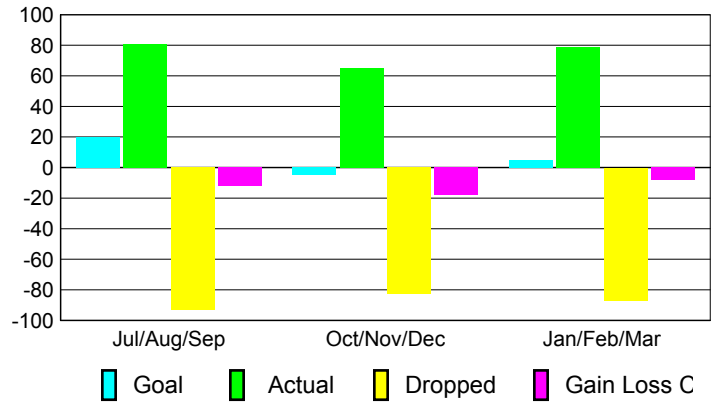

Membership Results 2008-2009

Goal, New, Dropped, Gain/Loss