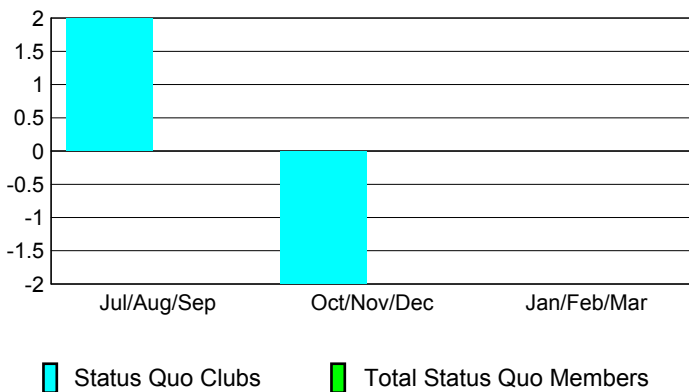

Club Results 2008-2009

Goal, New, Dropped, Gain/Loss

Comparison of Club Gain/Loss

Current Year Compared to the Previous Year

YTD Status Quo Clubs 2008-2009

Status Quo Clubs Compared to Status Quo Members

MEMBERSHIP

Membership Results 2008-2009

Membership 2007-2008

Month	Net Memb Goal	Actual New Memb	Actual Dropped Memb	Gain/Loss of Memb	Gain/Loss of Memb
Jul/Aug/Sep	20	81	-93	-12	11
Oct/Nov/Dec	-5	65	-83	-18	4
Jan/Feb/Mar	5	79	-87	-8	-33
Totals	20	225	-263	-38	-18